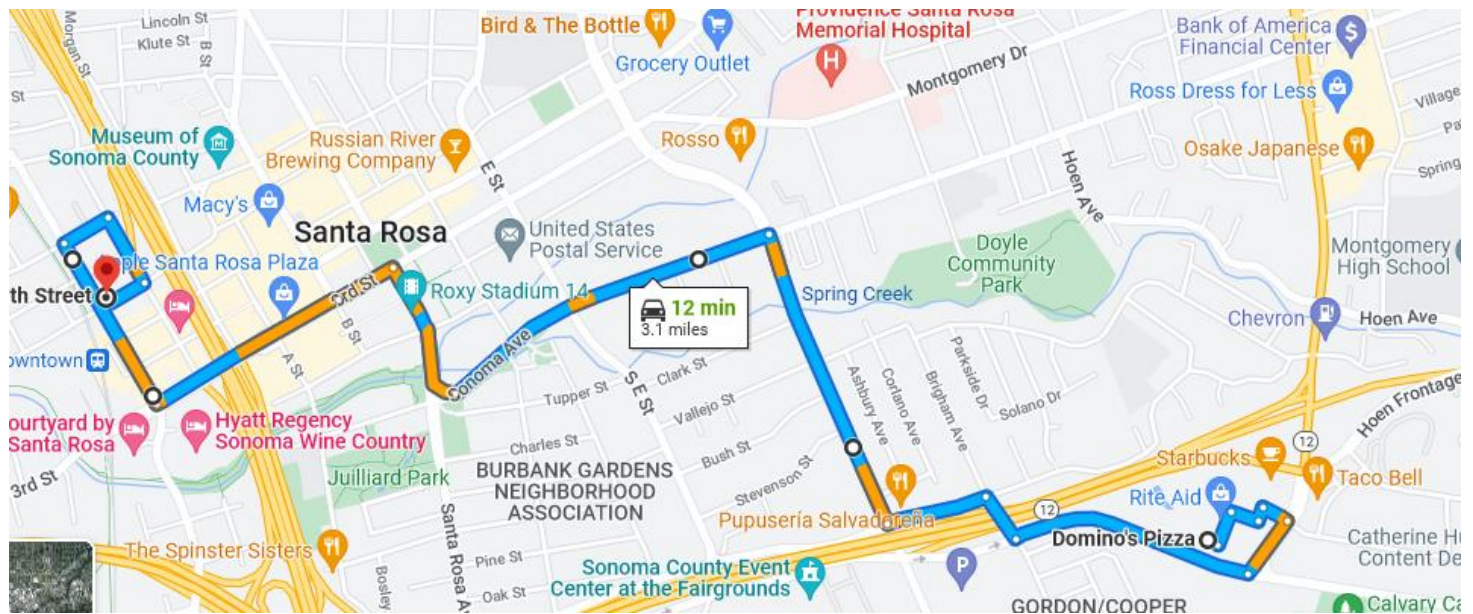

Domino's Pizza 1561 Farmers Ln, Santa Rosa, CA 95405

First Destination is Redwood Gospel Mission

101 6th St, Santa Rosa, CA 95401

1. **Turn Right onto Farmers Ln**
2. **Turn Right on Bennett Valley Rd**
3. **Turn Right on Gordon Ln**
4. **Turn Left on Maple Ave**
5. **Turn Right on Brookwood Ave**
6. **Turn Left on 3rd St**
7. **Turn Right on Wilson Ave.**
8. **Turn Right on 7th St**
9. **Turn Right on Davis St.**
10. **Turn Right on 6th St** – Destination is on the right. Line up as best you can along road to deliver the first set of turkeys.

Second Destination is F.I.S.H. Friends In Service Here

1710 Sebastopol Rd, Santa Rosa, CA 95407

1. **Turn Left** on Wilson St
 2. **Continue straight** onto Railroad St
 3. **Continue straight** onto Olive St
 4. **Turn right** onto Sebastopol Road - Destination is on the left
- The parking lot is very small so continue all the way in and turn around to lineup as best you can to exit after delivering turkeys.

Third Destination is Redwood Empire Food Bank

3990 Brickway Blvd. Santa Rosa 95403

1. **Turn Right** onto Sebastopol Rd.
2. **Turn Left** onto Dutton St
3. **Turn Left** onto Guerneville Rd.
4. **Turn Right** onto Marlow Rd.
5. **Turn Left** onto Pinter Rd.
6. **Turn Right** onto Fulton Rd
7. **Turn Left** onto Airport Blvd.
8. **Turn Right** onto Brickway Blvd
Destination is on the right. Take the second entrance.