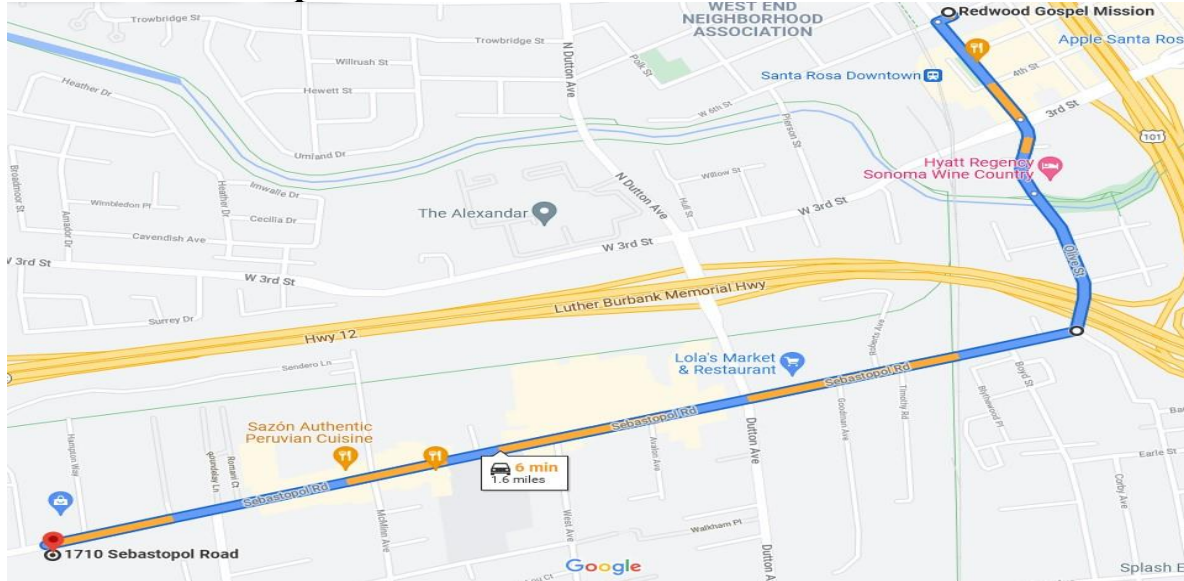

Domino's Pizza 1561 Farmers Ln, Santa Rosa, CA 95405

First Destination is Redwood Gospel Mission

101 6th St, Santa Rosa, CA 95401

1. **Turn Right onto Farmers Ln**
2. **Turn Right on Bennett Valley Rd**
3. **Turn Right on Gordon Ln**
4. **Turn Left on Maple Ave**
5. **Turn Right on Brookwood Ave**
6. **Turn Left on 3rd St**
7. **Turn Right on Wilson Ave.**
8. **Turn Right on 7th St**
9. **Turn Right on Davis St.**
10. **Turn Right on 6th St** – Destination is on the right. Line up as best you can along road to deliver the first set of turkeys.

Second Destination is F.I.S.H. Friends In Service Here

1710 Sebastopol Rd, Santa Rosa, CA 95407

1. **Turn Left** on Wilson St
 2. **Continue straight** onto Railroad St
 3. **Continue straight** onto Olive St
 4. **Turn right** onto Sebastopol Road - Destination is on the left
- The parking lot is very small so continue all the way in and turn around to lineup as best you can to exit after delivering turkeys.

Third Destination is Redwood Empire Food Bank

3990 Brickway Blvd. Santa Rosa 95403

1. **Turn Right** onto Sebastopol Rd.
2. **Turn Left** onto Dutton St
3. **Turn Left** onto Guerneville Rd.
4. **Turn Right** onto Marlow Rd.
5. **Turn Left** onto Pinter Rd.
6. **Turn Right** onto Fulton Rd
7. **Turn Left** onto Airport Blvd.
8. **Turn Right** onto Brickway Blvd
Destination is on the right. Take the second entrance.