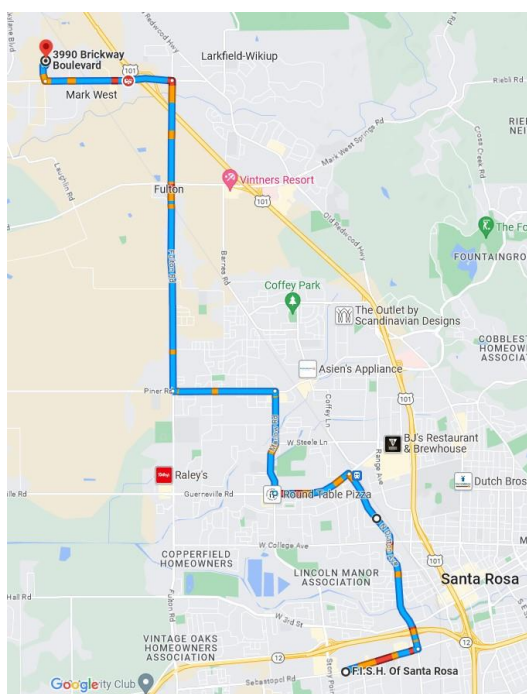

Domino's Pizza 1561 Farmers Ln, Santa Rosa, CA 95405

First Destination is Redwood Gospel Mission

101 6th St, Santa Rosa, CA 95401

1. **Turn Right onto Farmers Ln**
2. **Turn Right on Bennett Valley Rd**
3. **Turn Right on Gordon Ln**
4. **Turn Left on Maple Ave**
5. **Turn Right on Brookwood Ave**
6. **Turn Left on 3rd St**
7. **Turn Right on Wilson Ave.**
8. **Turn Right on 7th St**
9. **Turn Right on Davis St.**
10. **Turn Right on 6th St** – Destination is on the right. Line up as best you can along road to deliver the first set of turkeys.

Second Destination is F.I.S.H. Friends In Service Here

1710 Sebastopol Rd, Santa Rosa, CA 95407

1. **Turn Left** on Wilson St
 2. **Continue straight** onto Railroad St
 3. **Continue straight** onto Olive St
 4. **Turn right** onto Sebastopol Road - Destination is on the left
- The parking lot is very small so continue all the way in and turn around to lineup as best you can to exit after delivering turkeys.

Third Destination is Redwood Empire Food Bank

3990 Brickway Blvd. Santa Rosa 95403

1. **Turn Right** onto Sebastopol Rd.
2. **Turn Left** onto Dutton St
3. **Turn Left** onto Guerneville Rd.
4. **Turn Right** onto Marlow Rd.
5. **Turn Left** onto Pinter Rd.
6. **Turn Right** onto Fulton Rd
7. **Turn Left** onto Airport Blvd.
8. **Turn Right** onto Brickway Blvd
Destination is on the right. Take the second entrance.