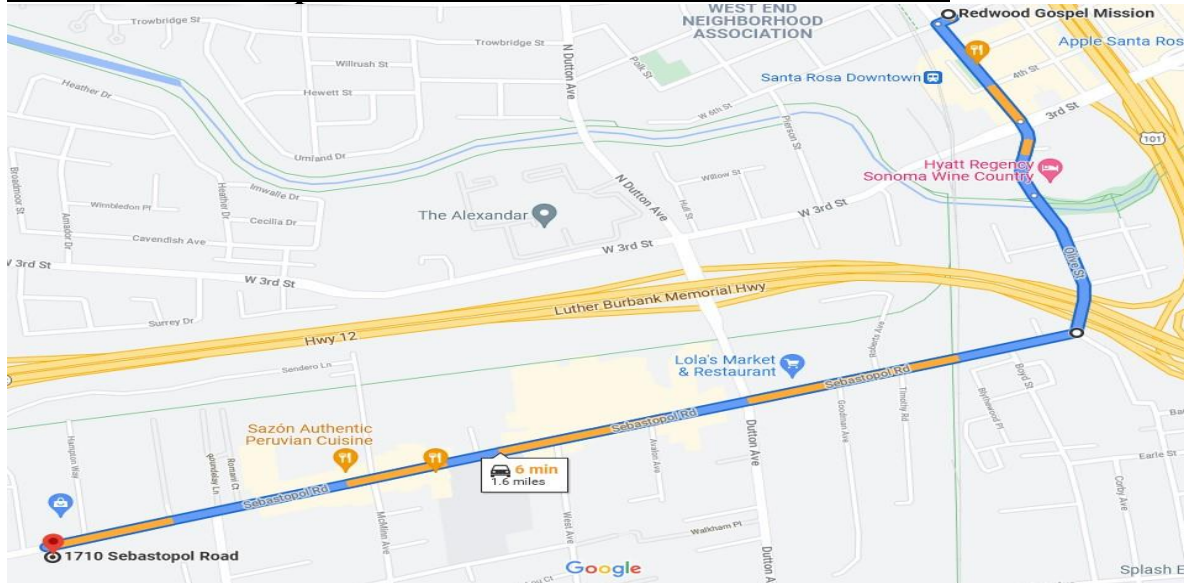

Domino's Pizza 1561 Farmers Ln, Santa Rosa, CA 95405

First Destination is Redwood Gospel Mission
101 6th St, Santa Rosa, CA 95401

1. **Turn Right onto Farmers Ln**
2. **Turn Right on Bennett Valley Rd**
3. **Turn Right on Gordon Ln**
4. **Turn Left on Maple Ave**
5. **Turn Right on Brookwood Ave**
6. **Turn Left on 3rd St**
7. **Turn Right on Wilson Ave.**
8. **Turn Right on 7th St**
9. **Turn Right on Davis St.**
10. **Turn Right on 6th St** – Destination is on the right. Line up as best you can along road to deliver the first set of turkeys.

Second Destination is F.I.S.H. Friends In Service Here

1710 Sebastopol Rd, Santa Rosa, CA 95407

1. **Turn Left** on Wilson St
 2. **Continue straight** onto Railroad St
 3. **Continue straight** onto Olive St
 4. **Turn right** onto Sebastopol Road - Destination is on the left
- The parking lot is very small so continue all the way in and turn around to lineup as best you can to exit after delivering turkeys.

Third Destination is Redwood Empire Food Bank

3990 Brickway Blvd. Santa Rosa 95403

1. **Turn Right** onto Sebastopol Rd.
 2. **Turn Left** onto Dutton Ave.
 3. **Turn Left** onto Guerneville Rd.
 4. **Turn Right** onto Marlow Rd.
 5. **Turn Left** onto Piner Rd.
 6. **Turn Right** onto Fulton Rd
 7. **Turn Left** onto Airport Blvd.
 8. **Turn Right** onto Brickway Blvd
- Destination is on the right. Take the second entrance.