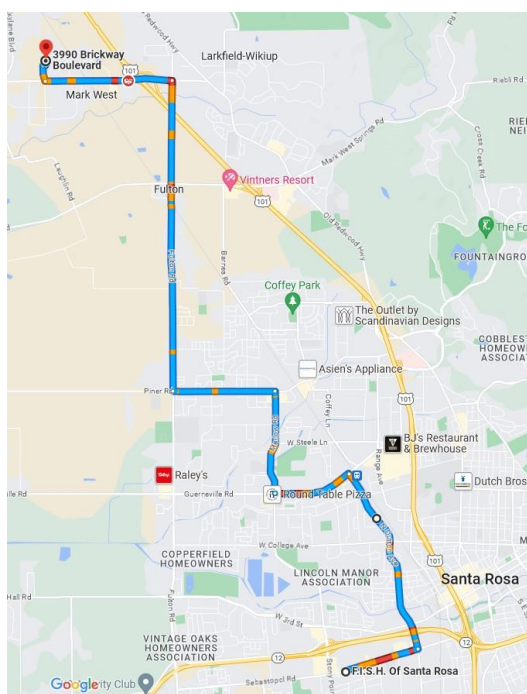

Domino's Pizza 1561 Farmers Ln, Santa Rosa, CA 95405

First Destination is Redwood Gospel Mission
101 6th St, Santa Rosa, CA 95401

1. **Turn Right onto Farmers Ln**
2. **Turn Right on Bennett Valley Rd**
3. **Turn Right on Gordon Ln**
4. **Turn Left on Maple Ave**
5. **Turn Right on Brookwood Ave**
6. **Turn Left on 3rd St**
7. **Turn Right on Wilson Ave.**
8. **Turn Right on 7th St**
9. **Turn Right on Davis St.**
10. **Turn Right on 6th St** – Destination is on the right. Line up as best you can along road to deliver the first set of turkeys.

Second Destination is F.I.S.H. Friends In Service Here

1710 Sebastopol Rd, Santa Rosa, CA 95407

1. **Turn Left** on Wilson St
 2. **Continue straight** onto Railroad St
 3. **Continue straight** onto Olive St
 4. **Turn right** onto Sebastopol Road - Destination is on the left
- The parking lot is very small so continue all the way in and turn around to lineup as best you can to exit after delivering turkeys.

Third Destination is Redwood Empire Food Bank

3990 Brickway Blvd. Santa Rosa 95403

1. **Turn Right** onto Sebastopol Rd.
 2. **Turn Left** onto Dutton Ave.
 3. **Turn Left** onto Guerneville Rd.
 4. **Turn Right** onto Marlow Rd.
 5. **Turn Left** onto Piner Rd.
 6. **Turn Right** onto Fulton Rd
 7. **Turn Left** onto Airport Blvd.
 8. **Turn Right** onto Brickway Blvd
- Destination is on the right. Take the second entrance.