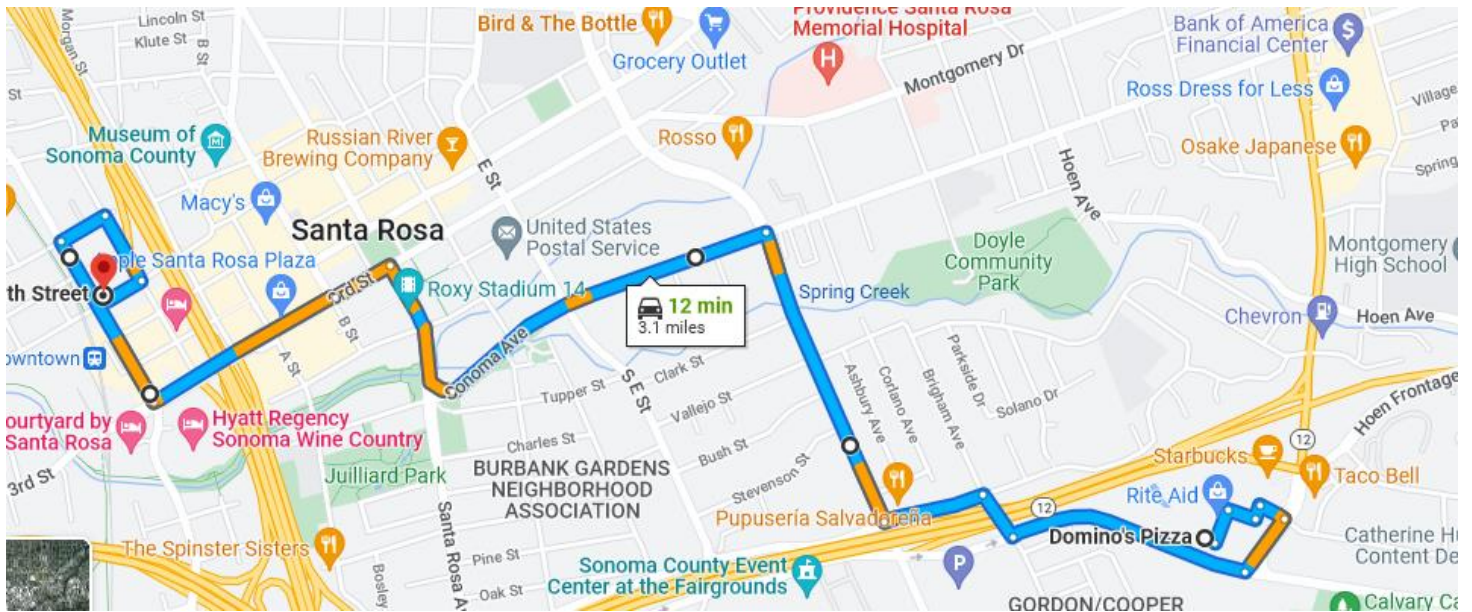

Domino's Pizza 1561 Farmers Ln, Santa Rosa, CA 95405

First Destination is Redwood Gospel Mission
101 6th St, Santa Rosa, CA 95401

1. **Turn Right onto Farmers Ln**
2. **Turn Right on Bennett Valley Rd**
3. **Turn Right on Gordon Ln**
4. **Turn Left on Maple Ave**
5. **Turn Right on Brookwood Ave**
6. **Turn Left on 3rd St**
7. **Turn Right on Wilson Ave.**
8. **Turn Right on 7th St**
9. **Turn Right on Davis St.**
10. **Turn Right on 6th St** – Destination is on the right. Line up as best you can along road to deliver the first set of turkeys.

Second Destination is F.I.S.H. Friends In Service Here

1710 Sebastopol Rd, Santa Rosa, CA 95407

1. **Turn Left** on Wilson St
 2. **Continue straight** onto Railroad St
 3. **Continue straight** onto Olive St
 4. **Turn right** onto Sebastopol Road - Destination is on the left
- The parking lot is very small so continue all the way in and turn around to lineup as best you can to exit after delivering turkeys.

Third Destination is Redwood Empire Food Bank

3990 Brickway Blvd. Santa Rosa 95403

1. **Turn Right** onto Sebastopol Rd.
 2. **Turn Left** onto Dutton Ave.
 3. **Turn Left** onto Guerneville Rd.
 4. **Turn Right** onto Marlow Rd.
 5. **Turn Left** onto Piner Rd.
 6. **Turn Right** onto Fulton Rd
 7. **Turn Left** onto Airport Blvd.
 8. **Turn Right** onto Brickway Blvd
- Destination is on the right. Take the second entrance.